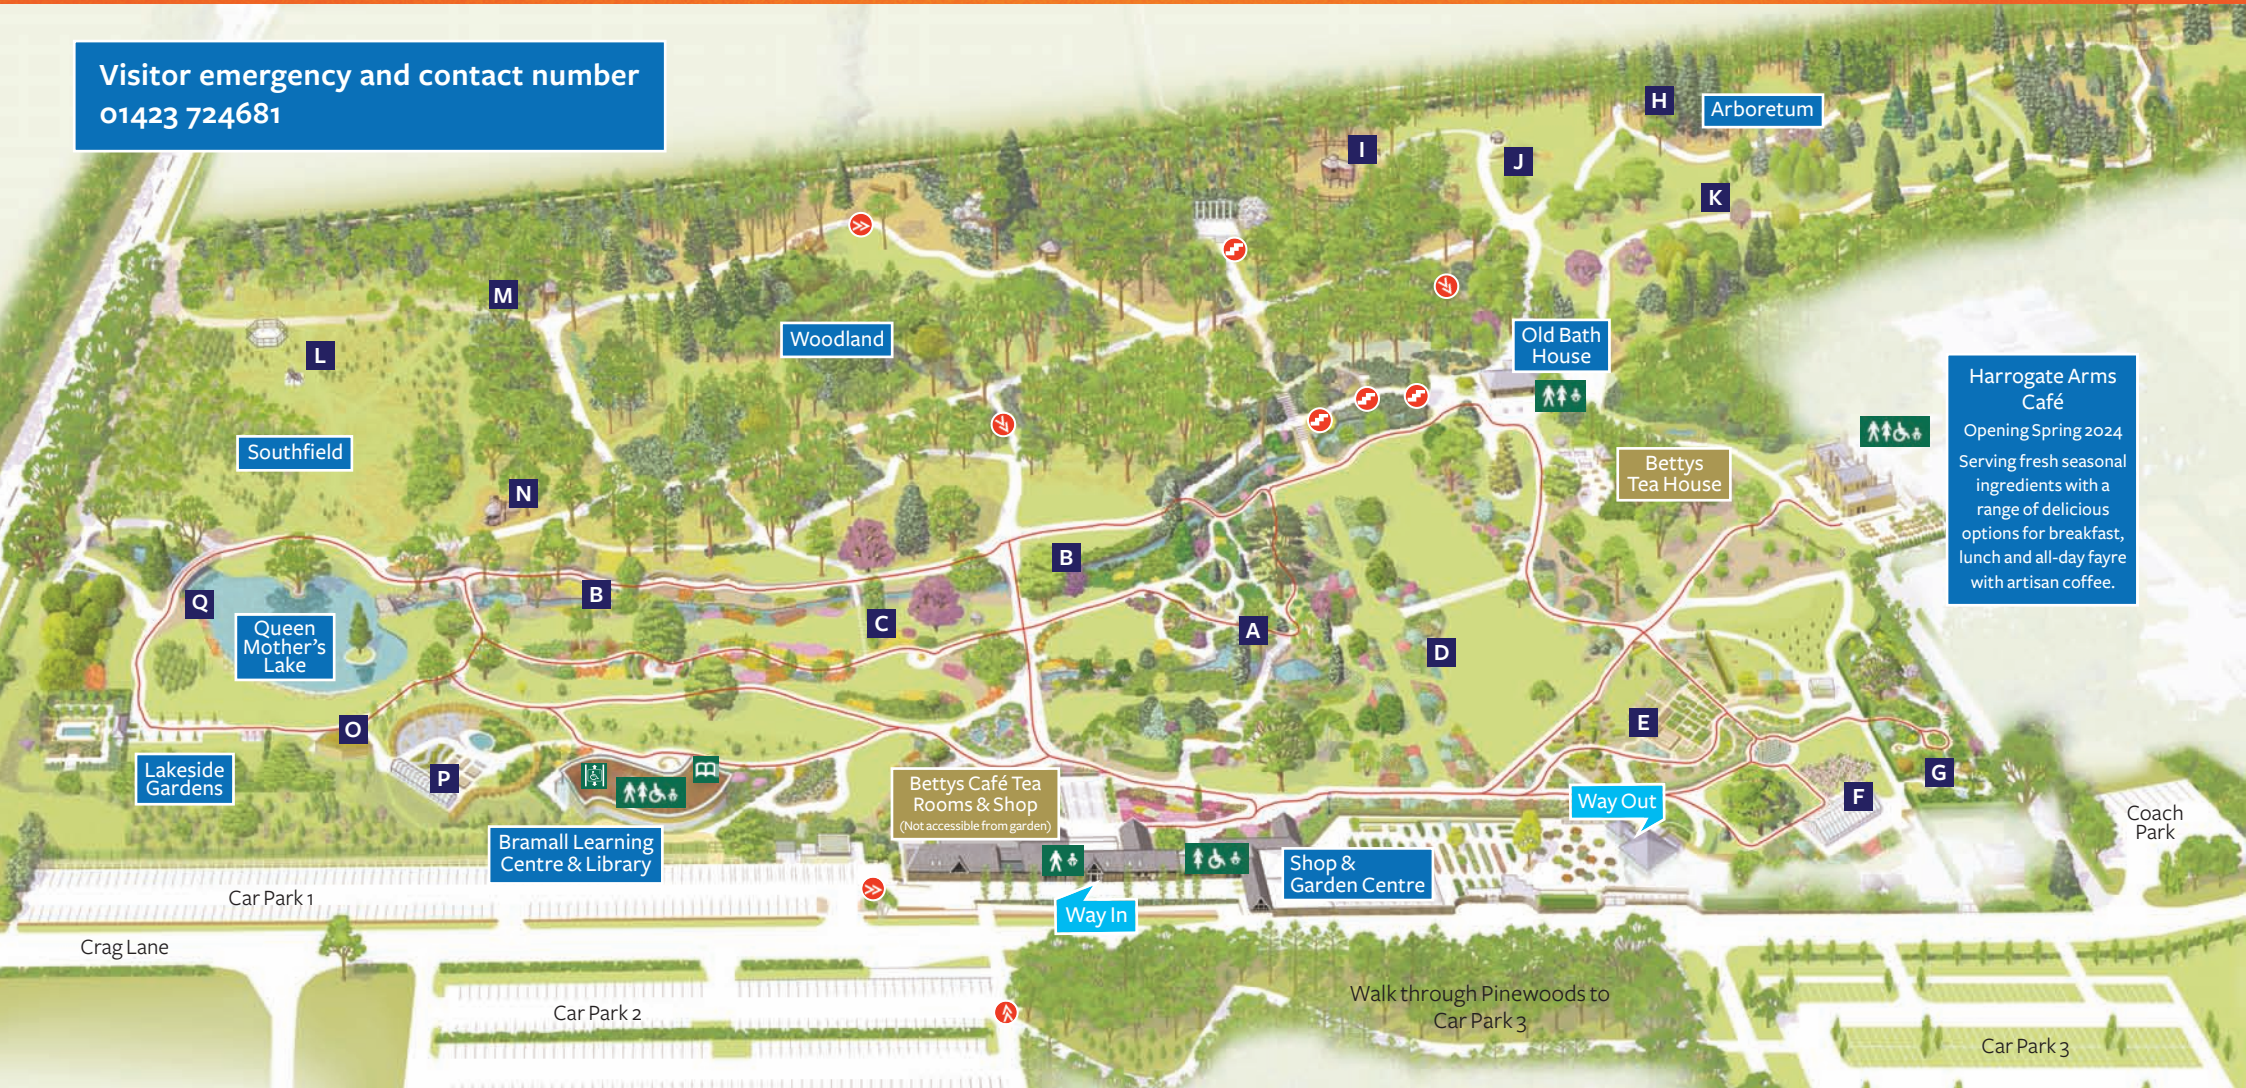

Discover RHS Garden Harlow Carr

Visitor emergency and contact number
01423 724681

Harrogate Arms Café
Opening Spring 2024
Serving fresh seasonal ingredients with a range of delicious options for breakfast, lunch and all-day fayre with artisan coffee.

Garden Highlights Key:

- A** Sandstone Rock Garden
- B** Streamside Walk
- C** Winter Walk
- D** Main Borders
- E** Kitchen Garden

- F** Alpine House
- G** Sub Tropicana Garden
- H** Bird Hide
- I** Craggle Top Tree House
- J** Spider's Nest Play Area
- K** Wildflower Meadow

- L** Apiary
- M** Bettys Trees For Life Project
- N** Logness Monster
- O** The Lodge
- P** Teaching Garden
- Q** Thaliana Bridge

Icon Key:

- Toilets/Disabled facilities/Baby changing facilities
- Library Disabled lift
- Steps
- Indicates a gradient

Accessible Route

Mobility vehicles and wheelchair access

Steps are clearly labelled on the map. Elsewhere, some slopes may be encountered. Gradient arrows indicate slopes and direction. Please note: Access to The Old Bath House is for small mobility vehicles and wheelchairs only.