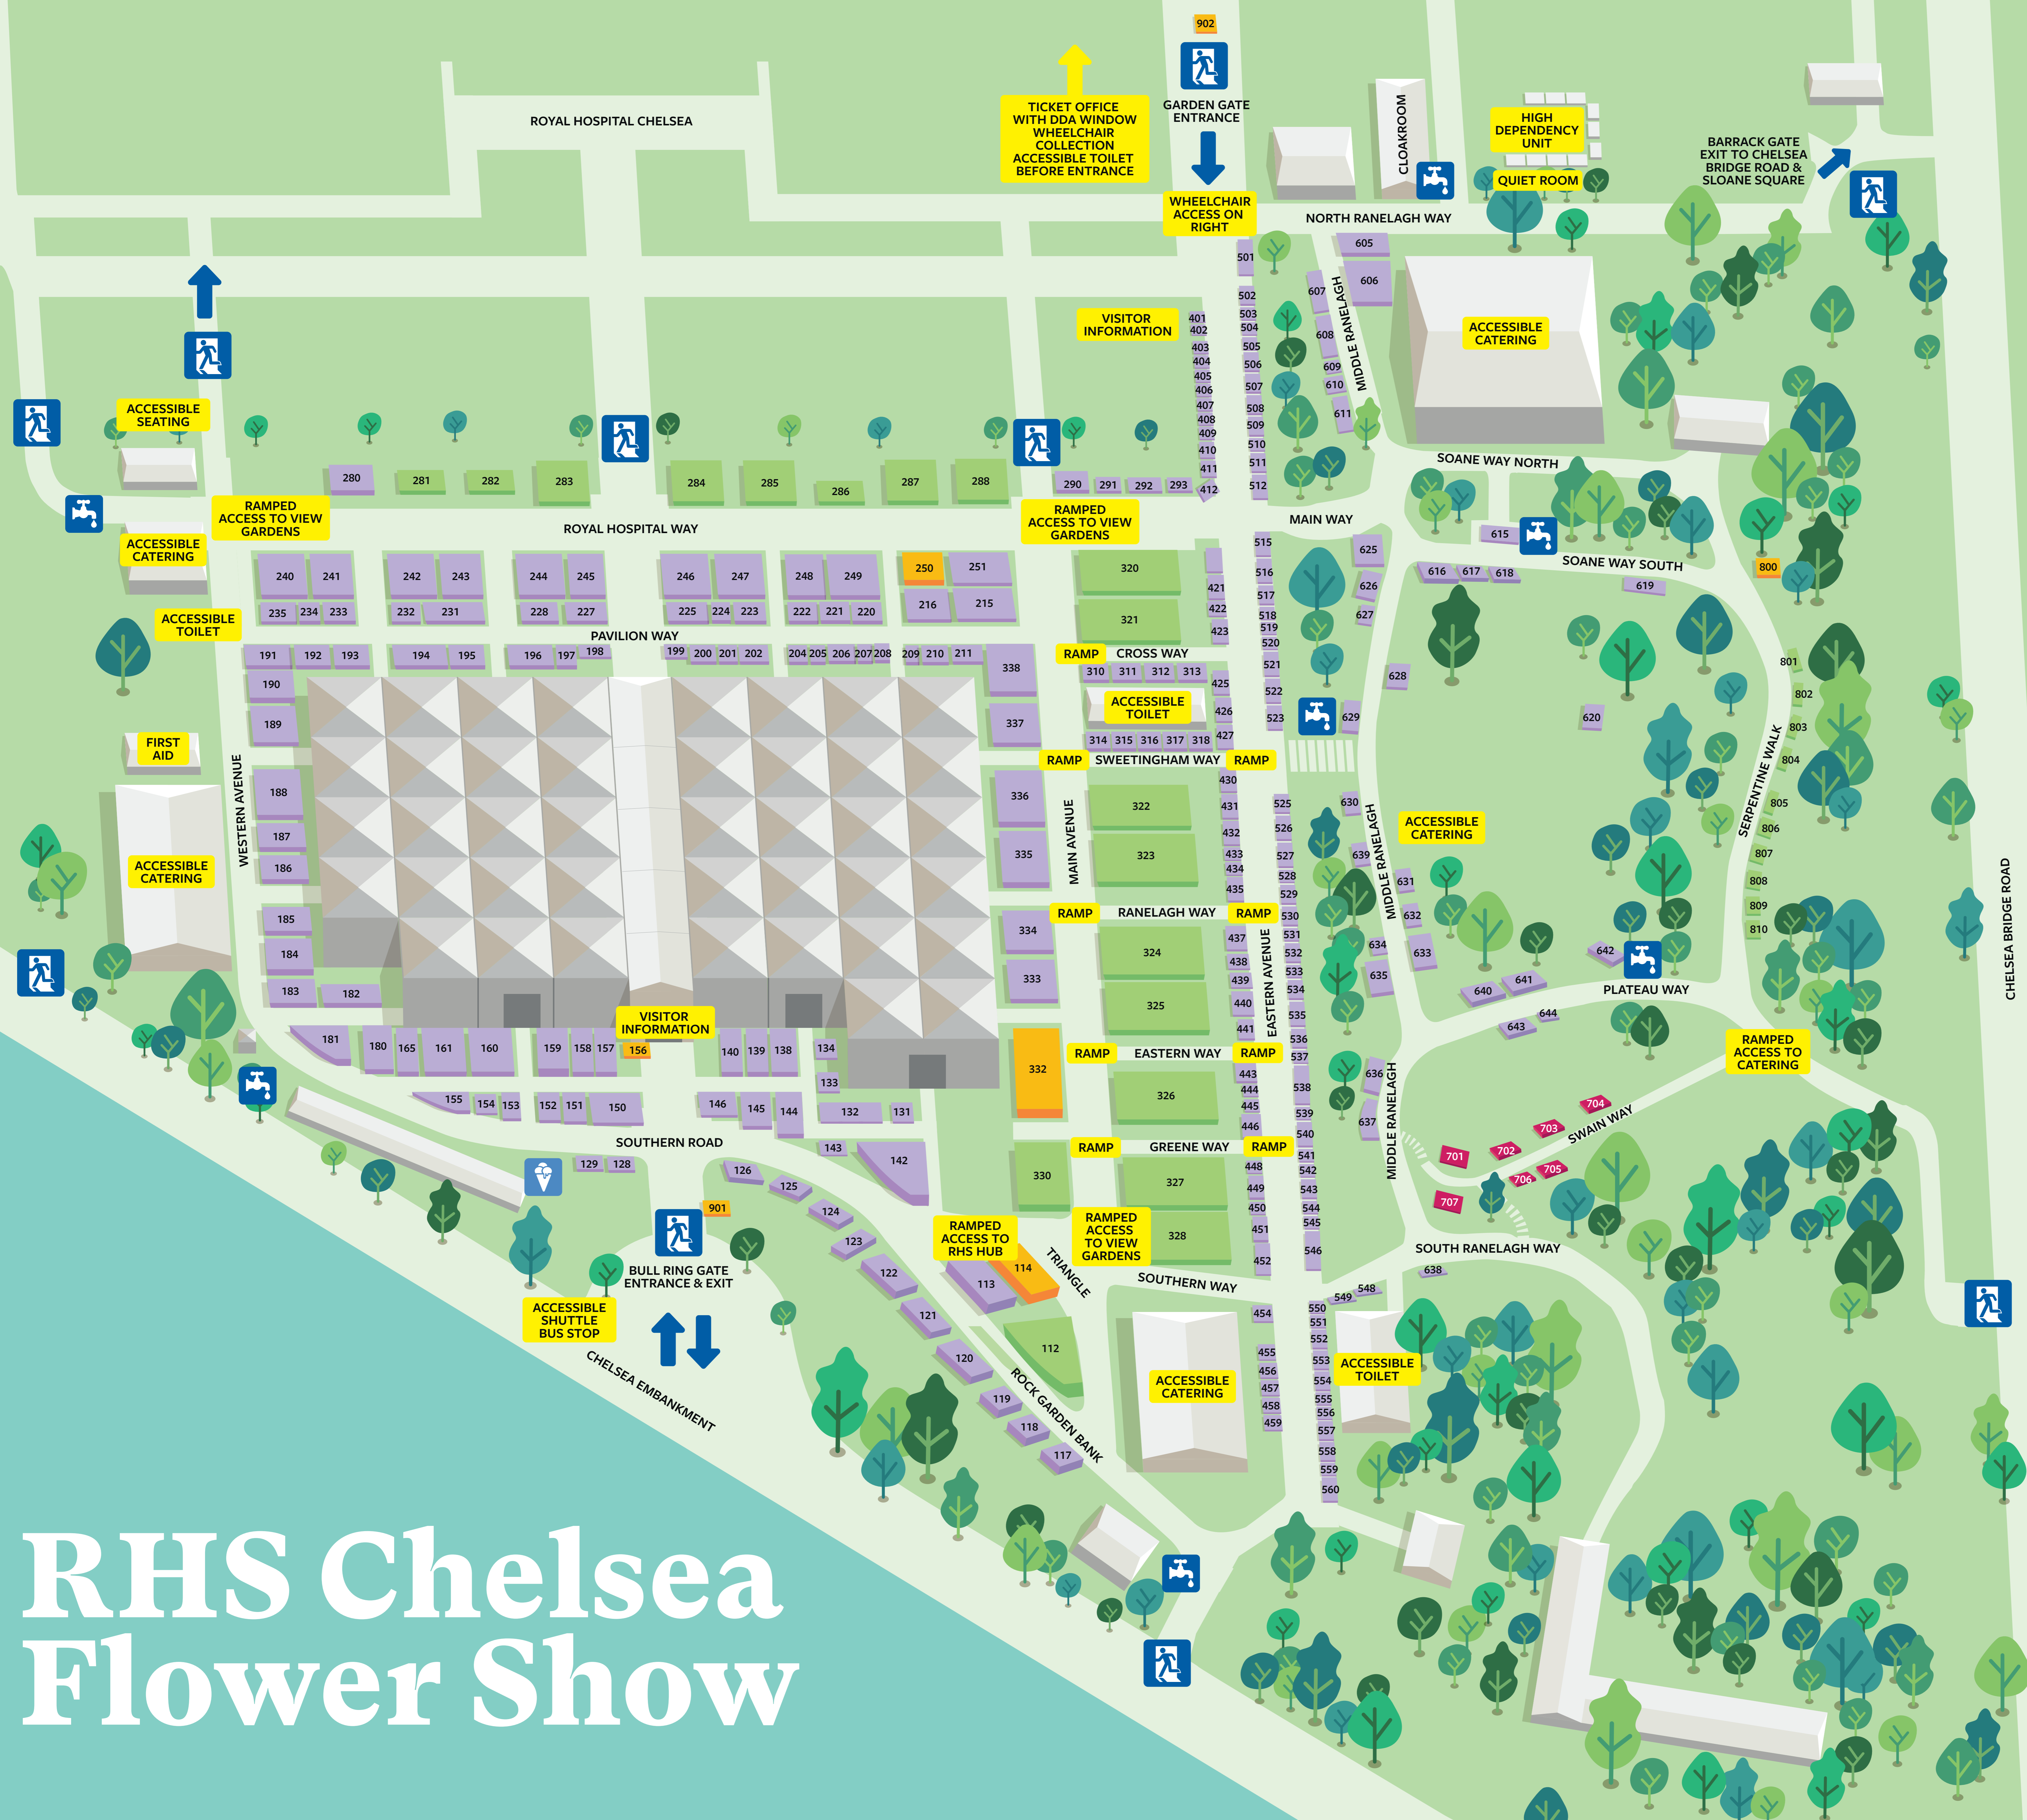

RHS Chelsea Flower Show

- GARDENS**
- FOOD & DRINK**
- HOUSE PLANT STUDIOS**
- INSTALLATIONS**
- SHOPPING & EXHIBITS**
- Drinking water