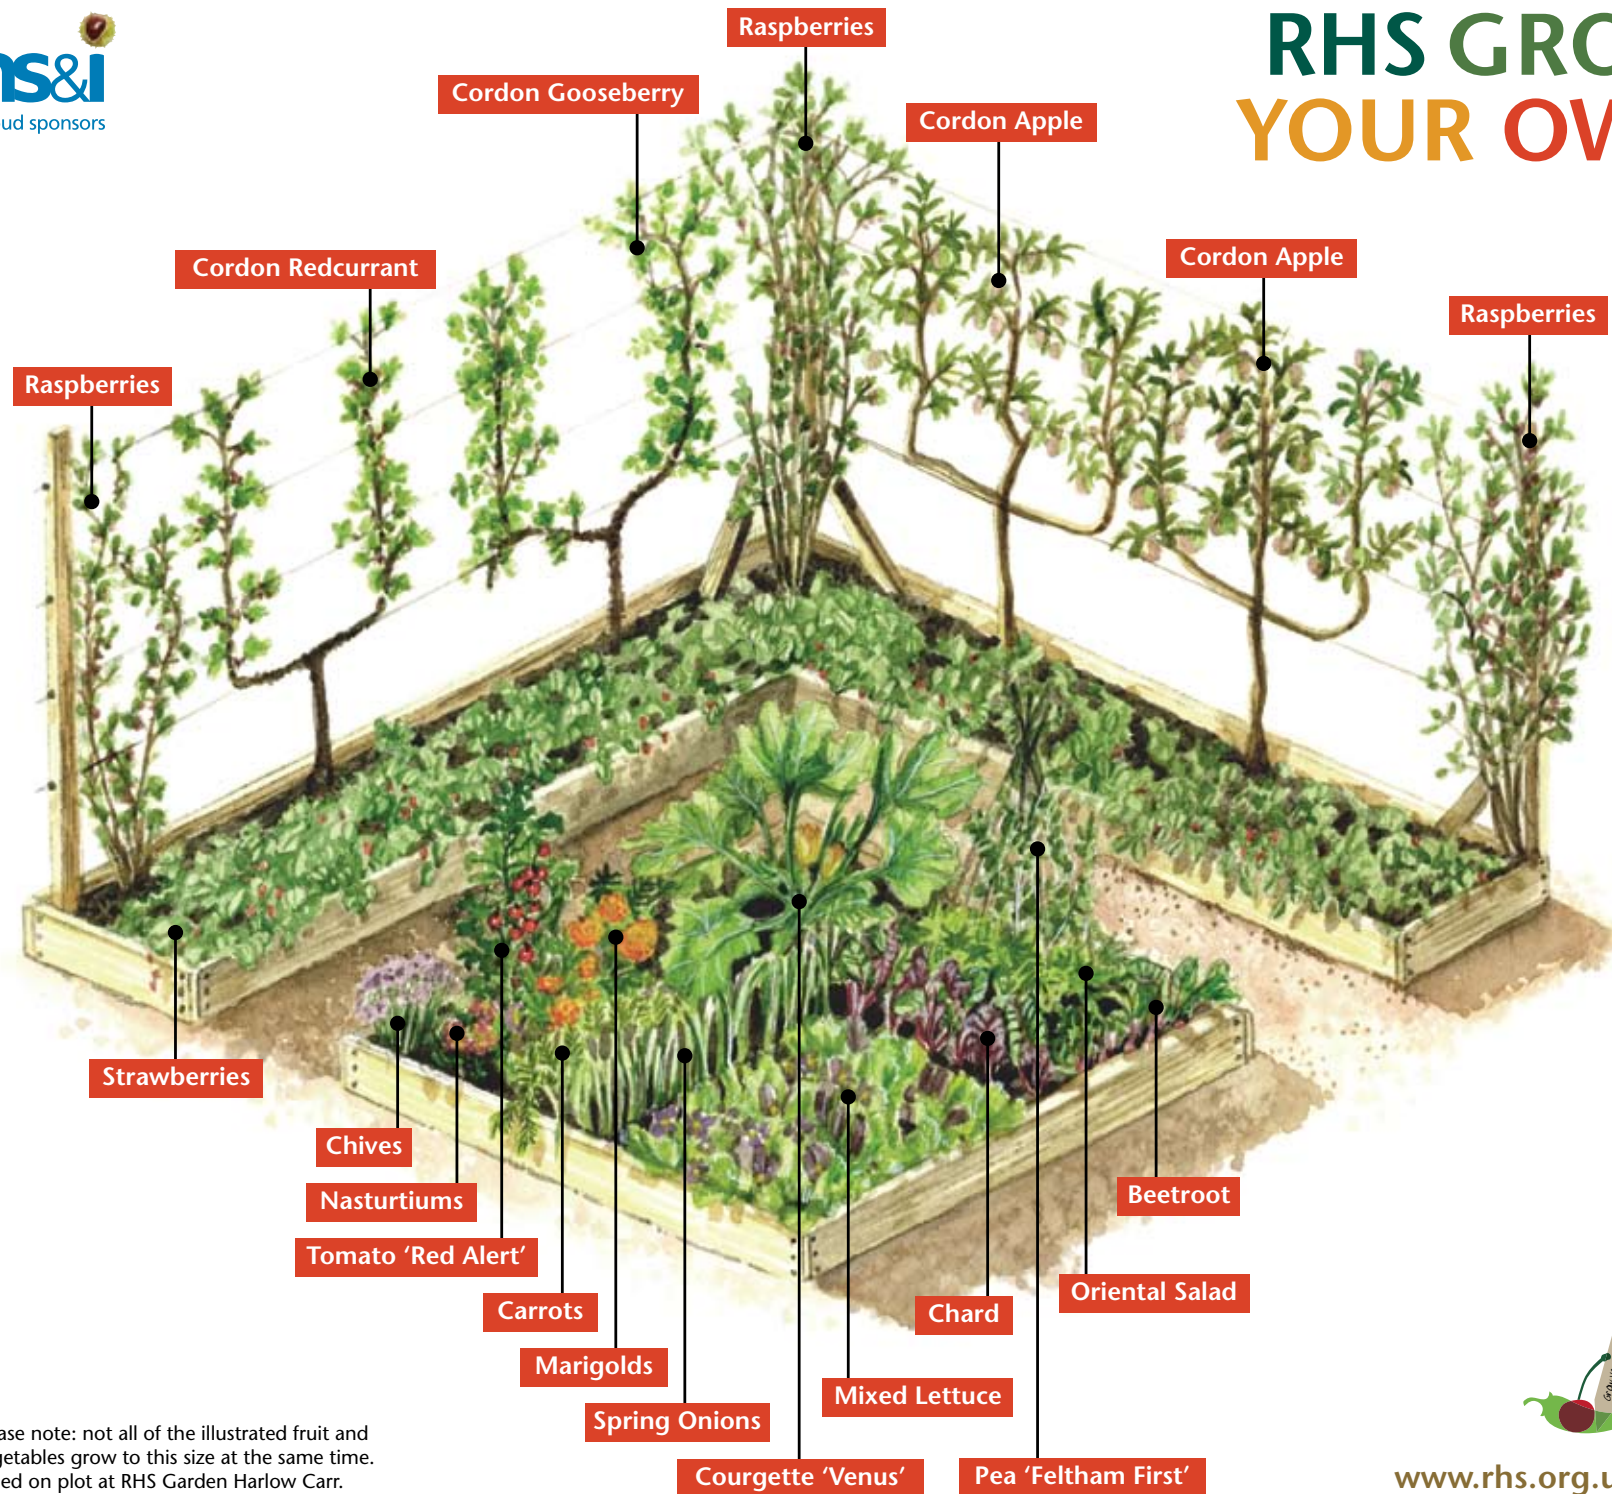

3m x 3m Fruit & Veg Plot

RHS GROW YOUR OWN

Illustration © Katherine Baxter
RHS Registered Charity No. 222879/SC038262

Please note: not all of the illustrated fruit and vegetables grow to this size at the same time. Based on plot at RHS Garden Harlow Carr.