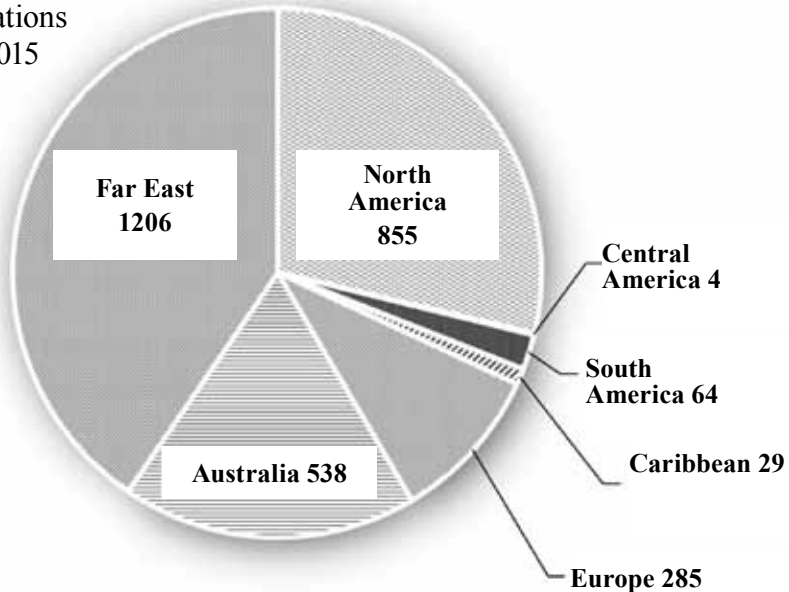

NEWSLETTER

OF THE RHS ORCHID HYBRID REGISTRATION ADVISORY GROUP (OHRAG)
No. 7, SEPTEMBER 2016

Welcome to the annual newsletter from OHRAG. The group is primarily concerned with matters that affect the registration of orchid hybrids, particularly nomenclature and procedures. This newsletter presents information drawn from items that have arisen during the last year.

OHRAG Membership

The membership of the group remains unchanged from last year, apart from the addition of two new corresponding members, Dr Patricia Harding (USA) and Olaf Gruss (Germany), who are both well-known authors, under the continuing chairmanship of Johan Hermans.

OHRAG meets twice yearly to consider items that affect orchid hybrid registration. During the last 12-month period OHRAG met on the island of Jersey at the Eric Young Orchid Foundation during December 2015, and at the RHS Lindley building during Chelsea Flower Show week in May 2016.

Where does orchid hybrid breeding take place?

It was interesting to review the geographical origin of hybrid registrations, which in turn reflects hybridising activity. Not surprisingly most applications come from warmer parts of the globe, and also reflect regional specialisations, with Taiwan taking the lead in *Phalaenopsis* breeding.

Number of orchid hybrid registrations by region in 2015