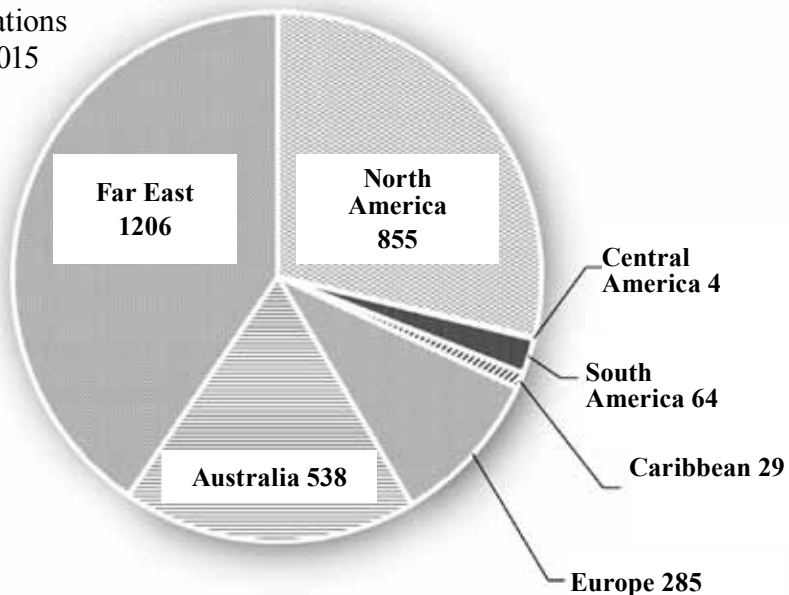

NEWSLETTER

OF THE RHS ORCHID HYBRID REGISTRATION ADVISORY GROUP (OHRAG)
No. 7, SEPTEMBER 2016

Welcome to the annual newsletter from OHRAG. The group is primarily concerned with matters that affect the registration of orchid hybrids, particularly nomenclature and procedures. This newsletter presents information drawn from items that have arisen during the last year.

OHRAG Membership

The membership of the group remains unchanged from last year, apart from the addition of two new corresponding members, Dr Patricia Harding (USA) and Olaf Gruss (Germany), who are both well-known authors, under the continuing chairmanship of Johan Hermans.

OHRAG meets twice yearly to consider items that affect orchid hybrid registration. During the last 12-month period OHRAG met on the island of Jersey at the Eric Young Orchid Foundation during December 2015, and at the RHS Lindley building during Chelsea Flower Show week in May 2016.

Where does orchid hybrid breeding take place?

It was interesting to review the geographical origin of hybrid registrations, which in turn reflects hybridising activity. Not surprisingly most applications come from warmer parts of the globe, and also reflect regional specialisations, with Taiwan taking the lead in *Phalaenopsis* breeding.

Number of orchid hybrid registrations by region in 2015