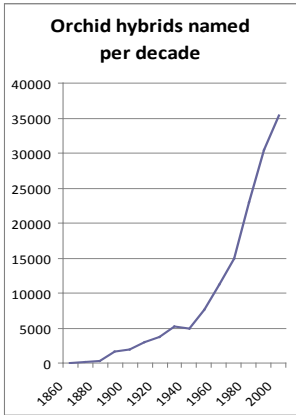

NEWSLETTER

OF THE ADVISORY SUB-COMMITTEE ON ORCHID HYBRID REGISTRATION (ASCOHR)
No.3, AUGUST 2012

In this issue we look at some hybrid registration statistics, explore a Victorian masterpiece – *The Orchid Stud-Book* – and consider the value of cultivar names in grex registration.

Registration statistics

During January 2012 the number of entries in the International Register of Orchid Hybrids passed the 150,000 mark. By mid August 2012 the total number of entries had reached 152,600.

Each entry represents a grex name. The naming of orchid hybrids using the grex name system (greges or grexes, meaning a flock of seedlings) began with the flowering of *Calanthe Dominii* in 1858. For the next few years one or two new hybrids flowered most years, until by the end of the 1860s 30 were known. By the end of the 19th century, 2002 hybrids had been named. This activity grew steadily each decade, with the exception of the 1940s, until 18,743 had been reached in December 1949. During the 1950s, 7,590 new hybrids were added, compared with 35,338 for the first decade of the 21st century.

The Orchid Stud-Book, 1909

Work is in progress to incorporate all the names and other data contained in *The Orchid Stud-Book* into the Register. These data will become accessible online in due course. Why is this 103-year-old book still of interest, and why are these extra data being added to the Register?

Two Victorian orchid enthusiasts – Robert A. Rolfe (1855–1921), an orchid botanist at the Kew Herbarium, and Charles C. Hurst (1870–1947) – compiled an annotated catalogue of all known orchid hybrids produced up to the end of 1907. Their work was published in 1909 as *The Orchid Stud-Book*. For each hybrid it provides basic information on parentage, originator and name, as does *Sander's List of Orchid Hybrids*. However, it differs in several important respects.

Unlike *Sander's List*, it provides comprehensive references to horticultural publications, including other works on orchid hybrids such as Stein's *Orchideenbuch*, Bonhof's *Dictionnaire des Orchidées Hybrides* and Hansen's *The Orchid Hybrids*, as well as papers in the *RHS Proceedings* and the *Journal of the Linnean Society*. This coverage includes orchid items in *Gardeners' Chronicle*, *The Orchid Review*, *Review horticole*, *Gartenflora*, *American Florist*, and *Journal de la Société nationale d'horticulture de France*, among many other periodicals. The scope extends to sales catalogues and illustrations; even John Day's Orchid Drawings at Kew are included. In all, 65 literature sources are documented, of which at least 46 are serial publications.

These references provide ready access to the relevant literature scattered across varied publications, many of which do not have a comprehensive index. Hence Rolfe & Hurst's work has become a valuable key to the past.

With typical botanical thoroughness all known names are accounted for, and synonyms are listed, even including published typographical errors such as $\times$ *Laeliocattleya Wylamiana* (*Gard. Chron.* 1902(2): 183), a misprint for Mylamiana.