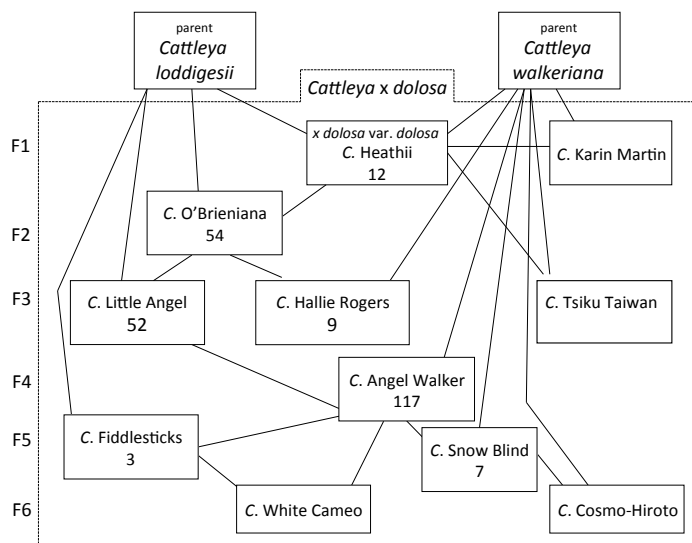

The diagram below (Fig. 1) is an example of grexes included in the natural hybrid, *Cattleya* x *dolosa*

Fig. 1: Inside a nothospecies

(*C. loddigesii* x *C. walkeriana*). All the included grexes are derived from either the two parental species directly, or by back-crossing a hybrid progeny to one of its parents, hence they would fall within *C. x dolosa*. This breeding has now reached the F₆ generation. The numerals in each grex box represent the number of further grexes bred so far from the grex mentioned. All of these further grexes are outside the concept of *C. x dolosa* because they involve a parent which is derived from additional species. A further point of interest is that since *C. x dolosa* has the rank of species, all the grexes contained within it are below species rank,