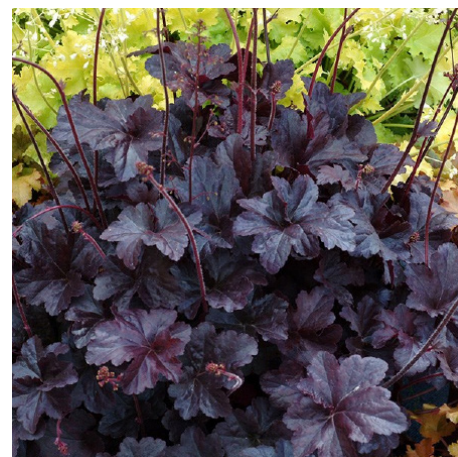

Heuchera 'Obsidian'