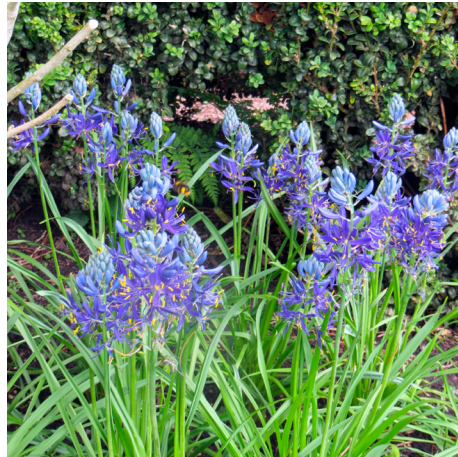

Royal Tribute Garden - Planting - Smaller Plants 2

Dave Green Gardens

WWW.DAVEGREEN.CO.UK

Camassia quamash